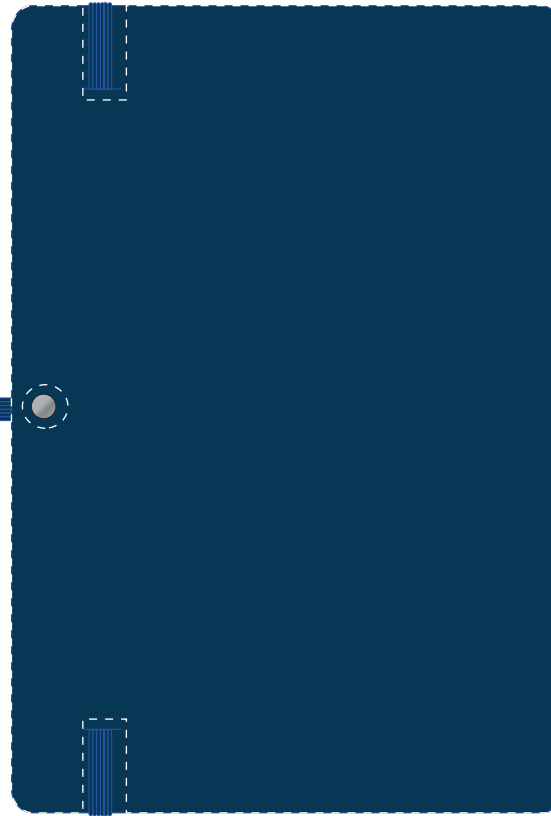

We stock this item in the following colours

**PANTONE REFERENCE(S)**

 Full Colour (Edge to Edge)

Product Image for visualisation
- colours may vary

ARTWORK SCALE 50%

ARTWORK SCALE 50%

The dashed line is to demonstrate print area and will not appear on your printed item

To proceed, please approve visual via the online system.

ARTWORK SCALE 100%
Max print area: Edge to Edge

ARTWORK SCALE 100%
Max print area: Edge to Edge